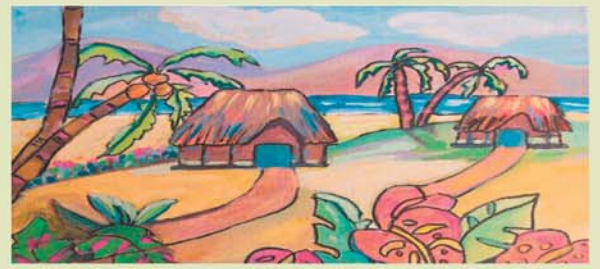

Saturday Workshop

Ages 6-13

Drawing, Design, Pattern, Painting
3D design, Acrylic, Pastels, Water-Color

Time: 9:30~11am

SEP 17, 24 OCT 1, 29
NOV 5, 12, 19

Fee $250 *All Supplies Included*

RainbowArt808@gmail.com call/text497-5718