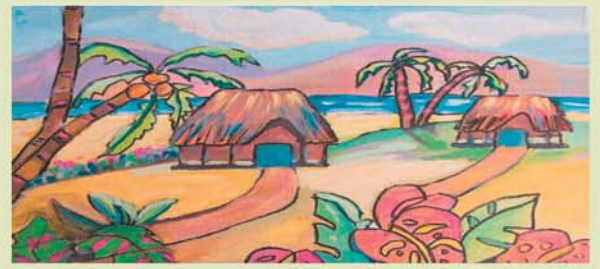

Saturday Workshop

Ages 6-13

Drawing, Design, Pattern, Painting
3D design, Acrylic, Pastels, Water-Color

Time: 9:30~11am

SEP 17, 24
OCT 1, 15 29
NOV 5, 19

Fee $250 *All Supplies Included*

RainbowArt808@gmail.com call/text497-5718