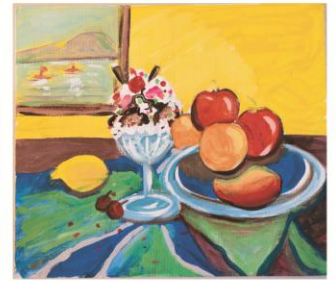

www.RainbowArtStudioHawaii.com call/text 808-497-5718

<Cut/Mail Registration Form>

Student Name _____ Homeroom _____ Grade _____

Parent Name _____ Cell Phone _____

E-Mail _____

If Credit Card Payment, Please Fill the Credit Card Information:

Credit Card # _____ Exp Date(mm/yy) _____

CVV# _____ Zip Code _____

Mail This Form & Check or Credit Card Info

Rainbow Art Studio
4348 Waialae Ave #200
Honolulu, HI 96816

After class, my child will be:
Picked up by parents ☐ Excused to A+ ☐

Circle Class#: #1 #2

RainbowArt808@gmail.com

WAIALAE CHARTER FALL 2026