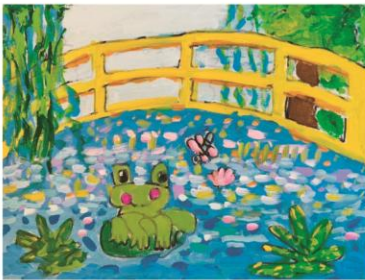

www.RainbowArtStudioHawaii.com call/text 808-497-5718

<Cut/Mail Registration Form>

Student Name _____ Homeroom _____ Grade _____

Parent Name _____ Cell Phone _____

E-Mail _____

If Credit Card Payment, Please Fill the Credit Card Information:

Credit Card # _____ Exp Date(mm/yy) _____

CVV# _____ Zip Code _____

Mail This Form & Check or Credit Card Info

Rainbow Art Studio
4348 Waialae Ave #200
Honolulu, HI 96816

After class, my child will be:
Picked up by parents ☐ Excused to A+ ☐

Circle Class#: #1 #2

RainbowArt808@gmail.com

WAIALAE CHARTER FALL 2026