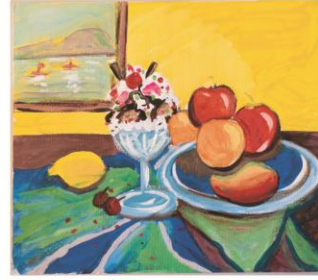

www.RainbowArtStudioHawaii.com call/text 808-497-5718

----- <Cut/Mail Registration Form> -----

Student Name _____ Homeroom _____ Grade _____

Parent Name _____ Cell Phone _____

E-Mail _____

If Credit Card Payment, Please Fill the Credit Card Information:

Credit Card # _____ Exp Date(mm/yy) _____

CVV# _____ Zip Code _____

Mail This Form & Check or Credit Card Info

Rainbow Art Studio
4348 Waialae Ave #200
Honolulu, HI 96816

HAHAIONE FALL 2026

After class, my child will be:
Picked up by parents ☐ *Excused to A+* ☐

RainbowArt808@gmail.com