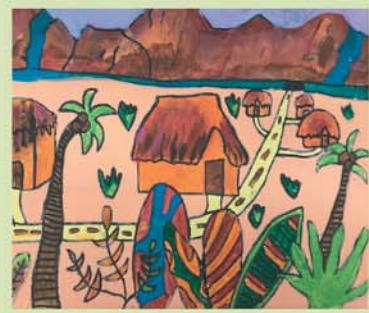

FALL ART CAMP

Theme: **"Super Heroes"**

Ages
5-14

Inspired by Andy Warhol

Art & Culture: Drawing, Painting
3D Model, Acrylic, Pastels, Water-Color

Oct 8,9,10,11,12 (Mon-Fri) 8:30am-3pm

All Supplies Included

Fee $290

Optional: After Hour (3pm-5pm) Child Care Available $75/5days