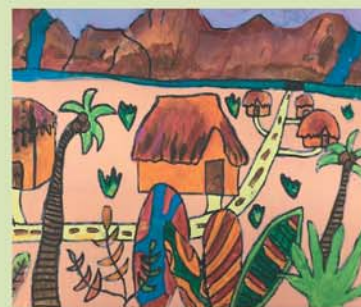

FALL ART CAMP

Theme: **"Super Heroes"**

Ages
5-14

Inspired by Andy Warhol

Art & Culture: Drawing, Painting
3D Model, Acrylic, Pastels, Water-Color

Oct 8,9,10,11,12 (Mon-Fri) 8:30am-3pm

All Supplies Included

Fee $290

Optional: After Hour (3pm-5pm) Child Care Available $75/5days